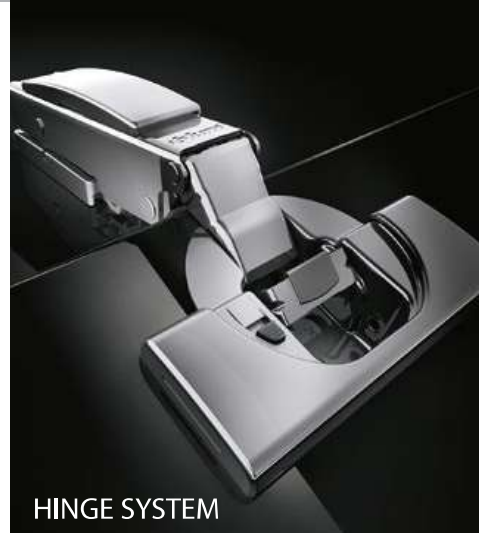

PULL-OUT BASKET

CLEANING PRODUCTS BASKET

4 Side DRAWER BASKET

COMPACT CORNER

UNDERSINK BIN

iMOVE PULL-DOWN BASKET FOR WALL UNITS

DRAINING RACK

LIFT SYSTEM FOR SMALL STAY LIFTS

ACCESSORIES

TELESCOPIC COLUMN

HINGE SYSTEM

HANGING SYSTEM

BOX SYSTEM

BOX SYSTEM

PULL-OUT TABLE SYSTEM

Lsidea